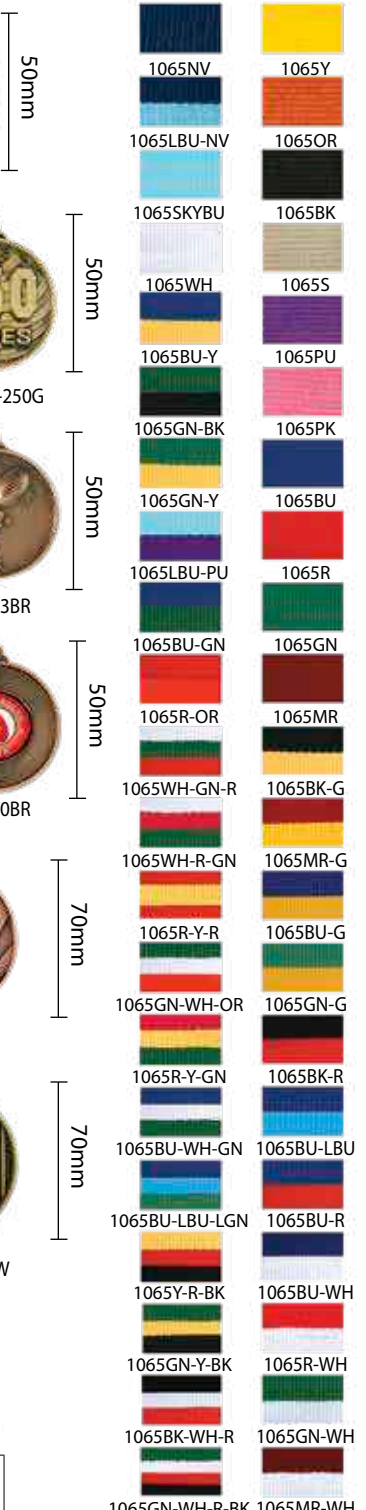

MEDALS, MEDAL CASES & RIBBONS