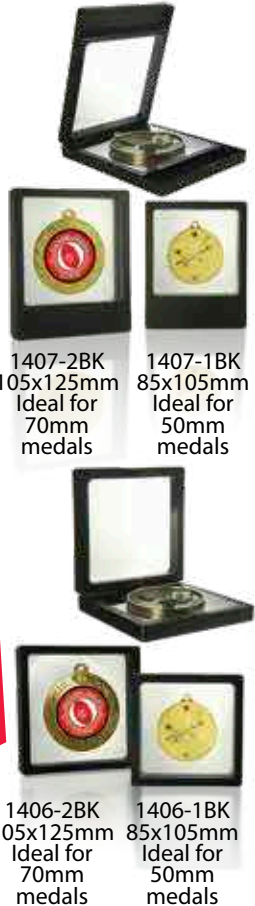

MAGIC MEDAL CASES

Transparent membrane secures medal in place suspending it within the frame of the box.

1407-2BK 105x125mm Ideal for 70mm medals
1407-1BK 85x105mm Ideal for 50mm medals

1406-2BK 105x125mm Ideal for 70mm medals
1406-1BK 85x105mm Ideal for 50mm medals